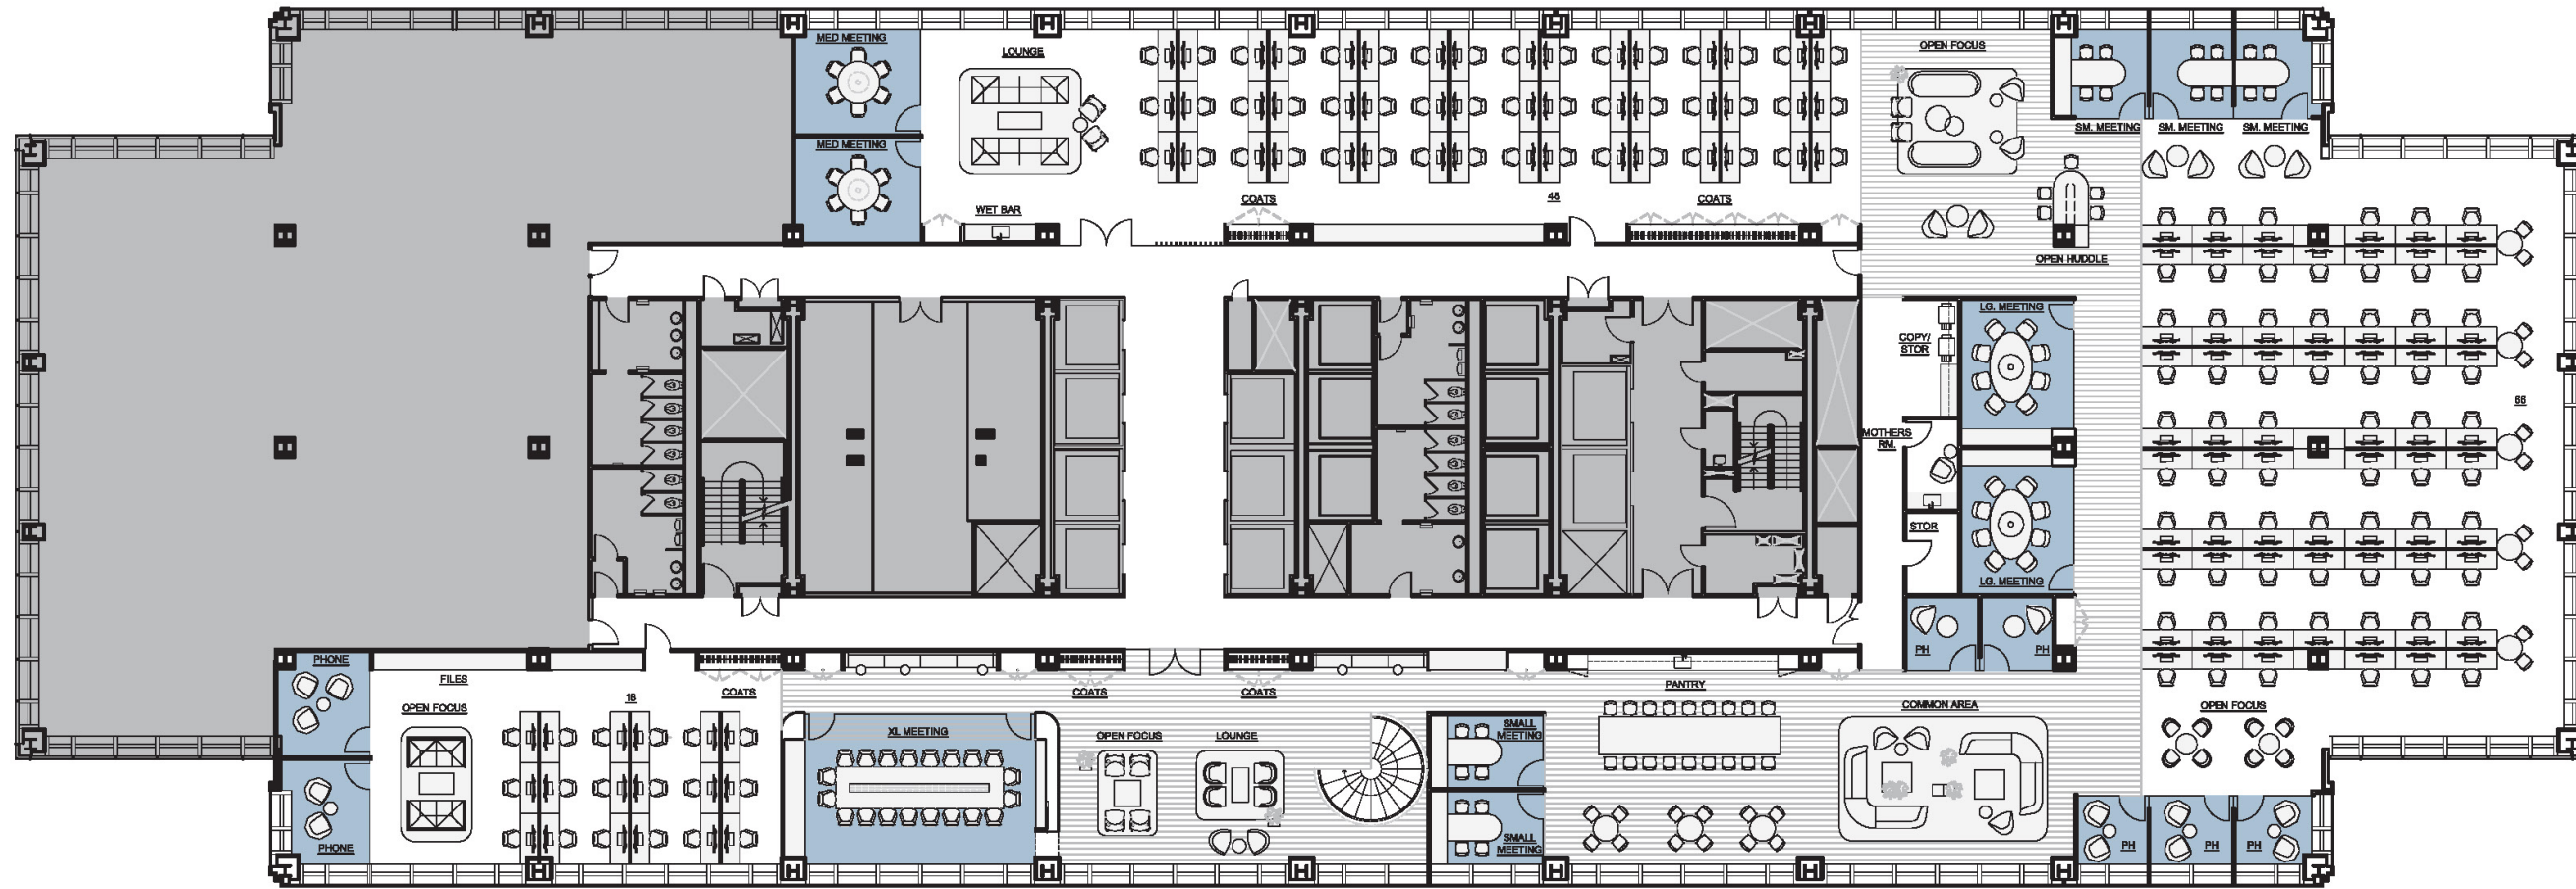

CREATIVE
TEST FIT PLANS

1

PENN 1

PENN STAT

ALSTON
BOOKS

VORNADO
REALTY TRUST

PROGRAM LIST

| | |
|--------------------|------------|
| WORKSTATIONS | 224 |
| FLOOR TOTAL | 224 |
| | |
| XL Meeting | 2 |
| Large Meeting | 2 |
| Medium Meeting | 4 |
| Small Meeting | 6 |
| Phone Rooms | 7 |
| | |
| Huddle Areas | 3 |
| Open Focus | 1 |
| Quiet Rm/Library | 1 |
| | |
| Mother's Room | 1 |
| | |
| Common Area | 2 |
| Pantry | 1 |
| Copy Area | 2 |
| Coats | 2 |

PROGRAM LIST

| | |
|--------------------|------------|
| WORKSTATIONS | 132 |
| FLOOR TOTAL | 132 |
| XL Meeting | 1 |
| Large Meeting | 2 |
| Medium Meeting | 2 |
| Small Meeting | 5 |
| Phone Rooms | 7 |
| Huddle Area | 1 |
| Open Focus | 4 |
| Quiet Rm/Library | 1 |
| Mother's Room | 1 |
| Common Area | 2 |
| Pantry | 1 |
| Copy Area | 1 |
| Coats | 5 |