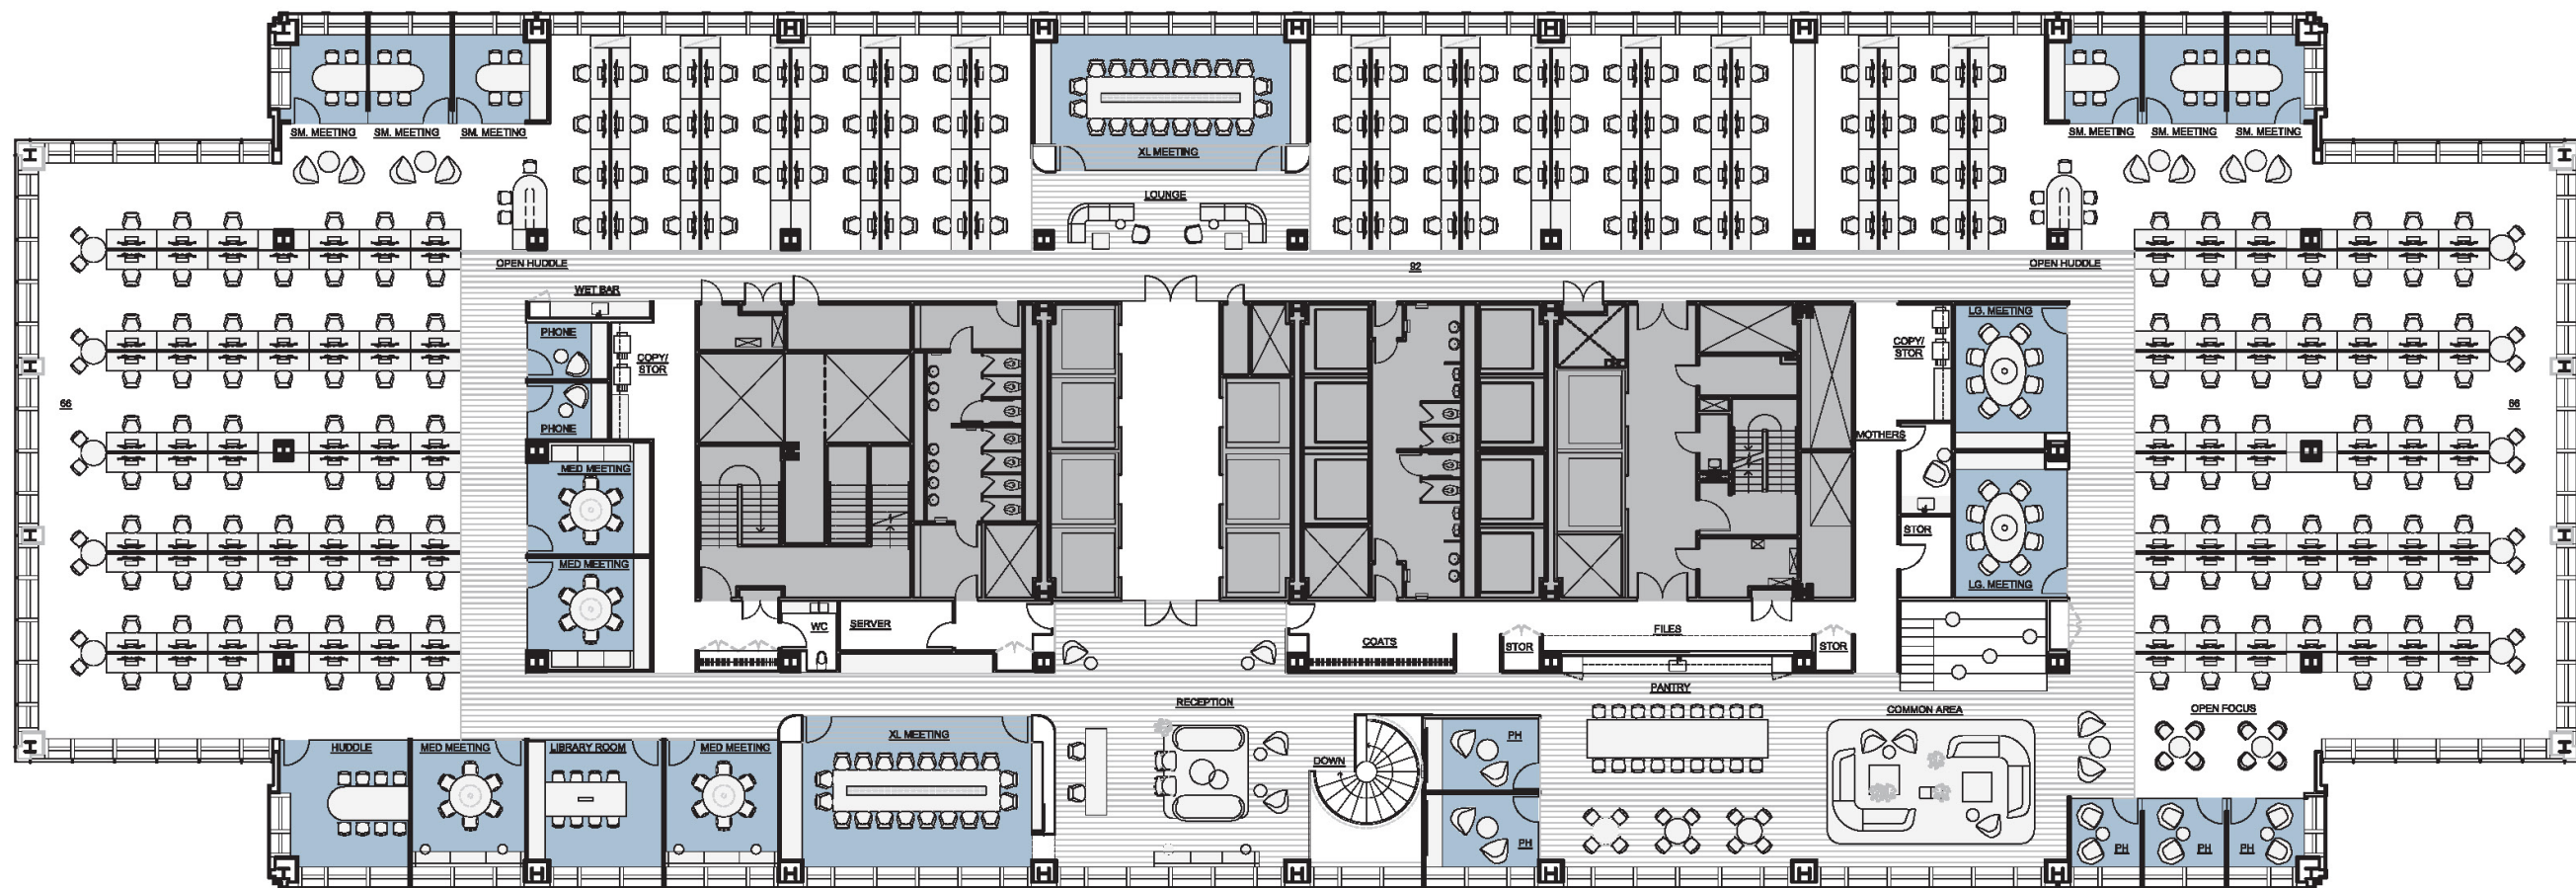

CREATIVE
TEST FIT PLANS

1

PENN 1

PENN STAT

ALSTON
BOOKS

VORNADO
REALTY TRUST

PROGRAM LIST

| | |
|--------------------|------------|
| WORKSTATIONS | 224 |
| FLOOR TOTAL | 224 |
| | |
| XL Meeting | 2 |
| Large Meeting | 2 |
| Medium Meeting | 4 |
| Small Meeting | 6 |
| Phone Rooms | 7 |
| | |
| Huddle Areas | 3 |
| Open Focus | 1 |
| Quiet Rm/Library | 1 |
| | |
| Mother's Room | 1 |
| | |
| Common Area | 2 |
| Pantry | 1 |
| Copy Area | 2 |
| Coats | 2 |

PROGRAM LIST

| | |
|--------------------|------------|
| WORKSTATIONS | 132 |
| FLOOR TOTAL | 132 |
| XL Meeting | 1 |
| Large Meeting | 2 |
| Medium Meeting | 2 |
| Small Meeting | 5 |
| Phone Rooms | 7 |
| Huddle Area | 1 |
| Open Focus | 4 |
| Quiet Rm/Library | 1 |
| Mother's Room | 1 |
| Common Area | 2 |
| Pantry | 1 |
| Copy Area | 1 |
| Coats | 5 |